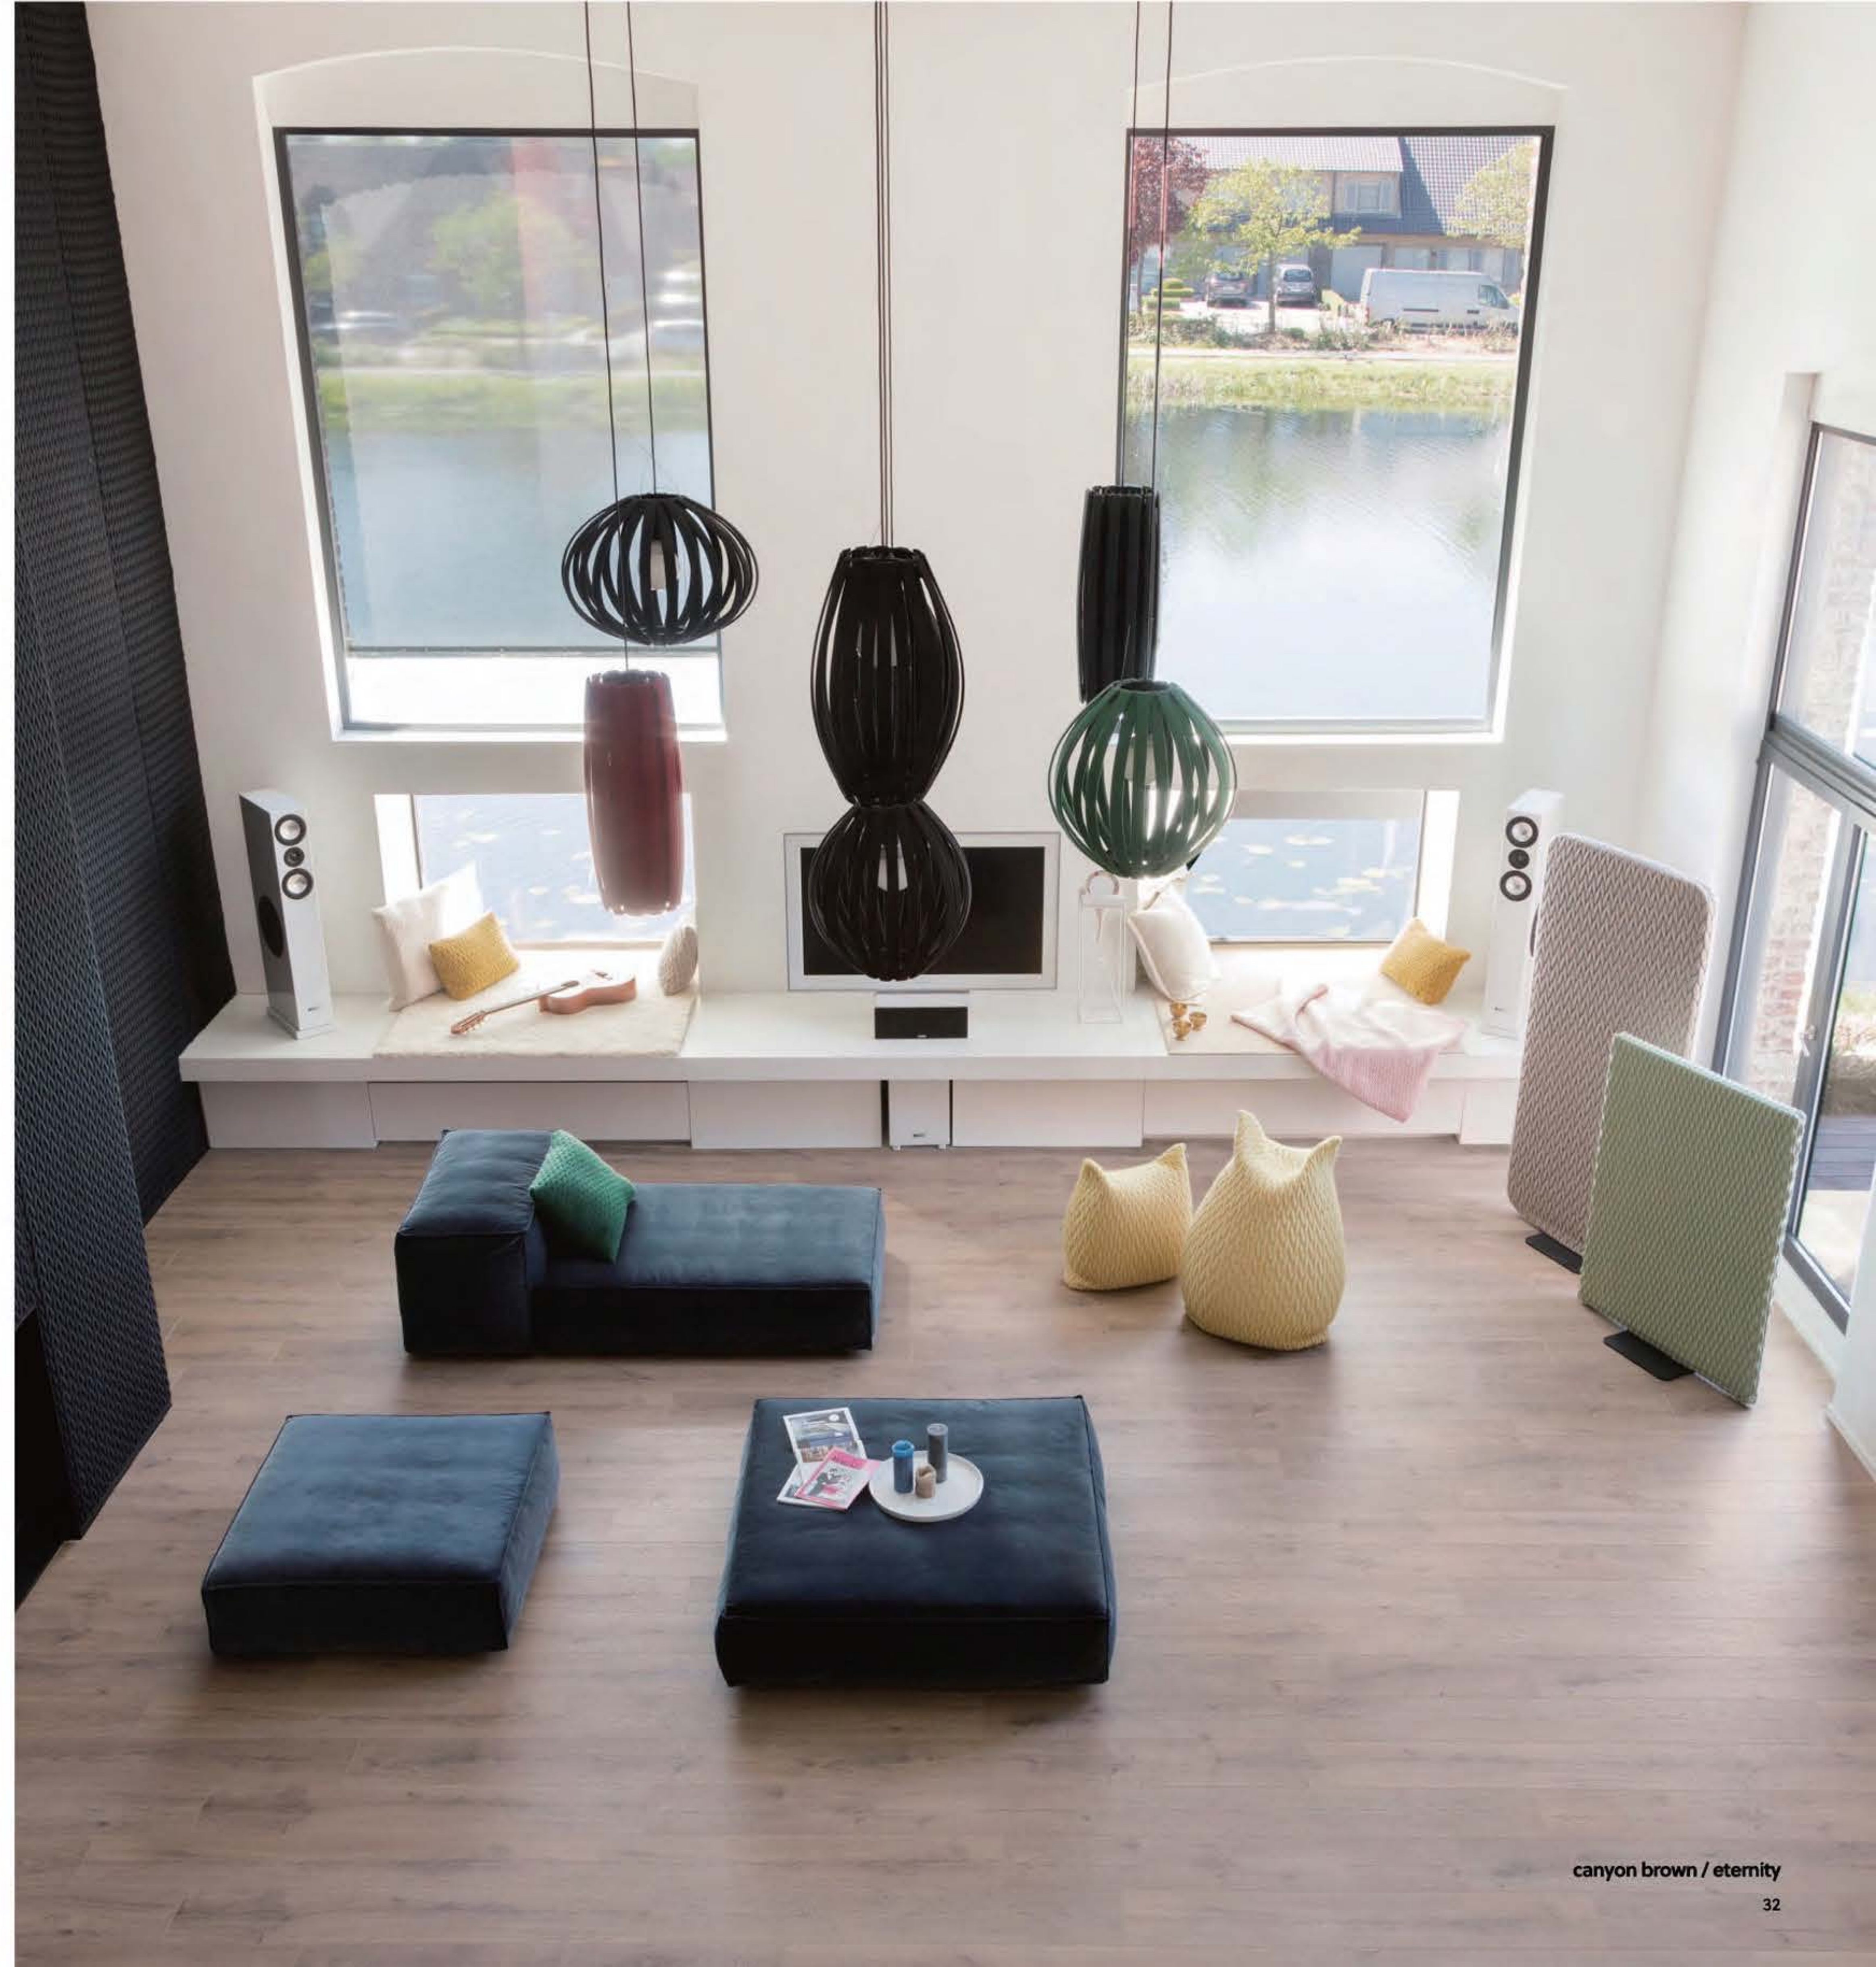

Stone Grey
21L230 淺蓮灰岩

Stone Dark Grey
21L231 夜闌灰岩

eternity.

beauty that lasts a lifetime

eternity.

Class 33 | AC5 | 1288 x 190 x 12mm

Canyon Light
20L421 日曬淺橡

Canyon Light Grey
20L424 摩爾灰橡