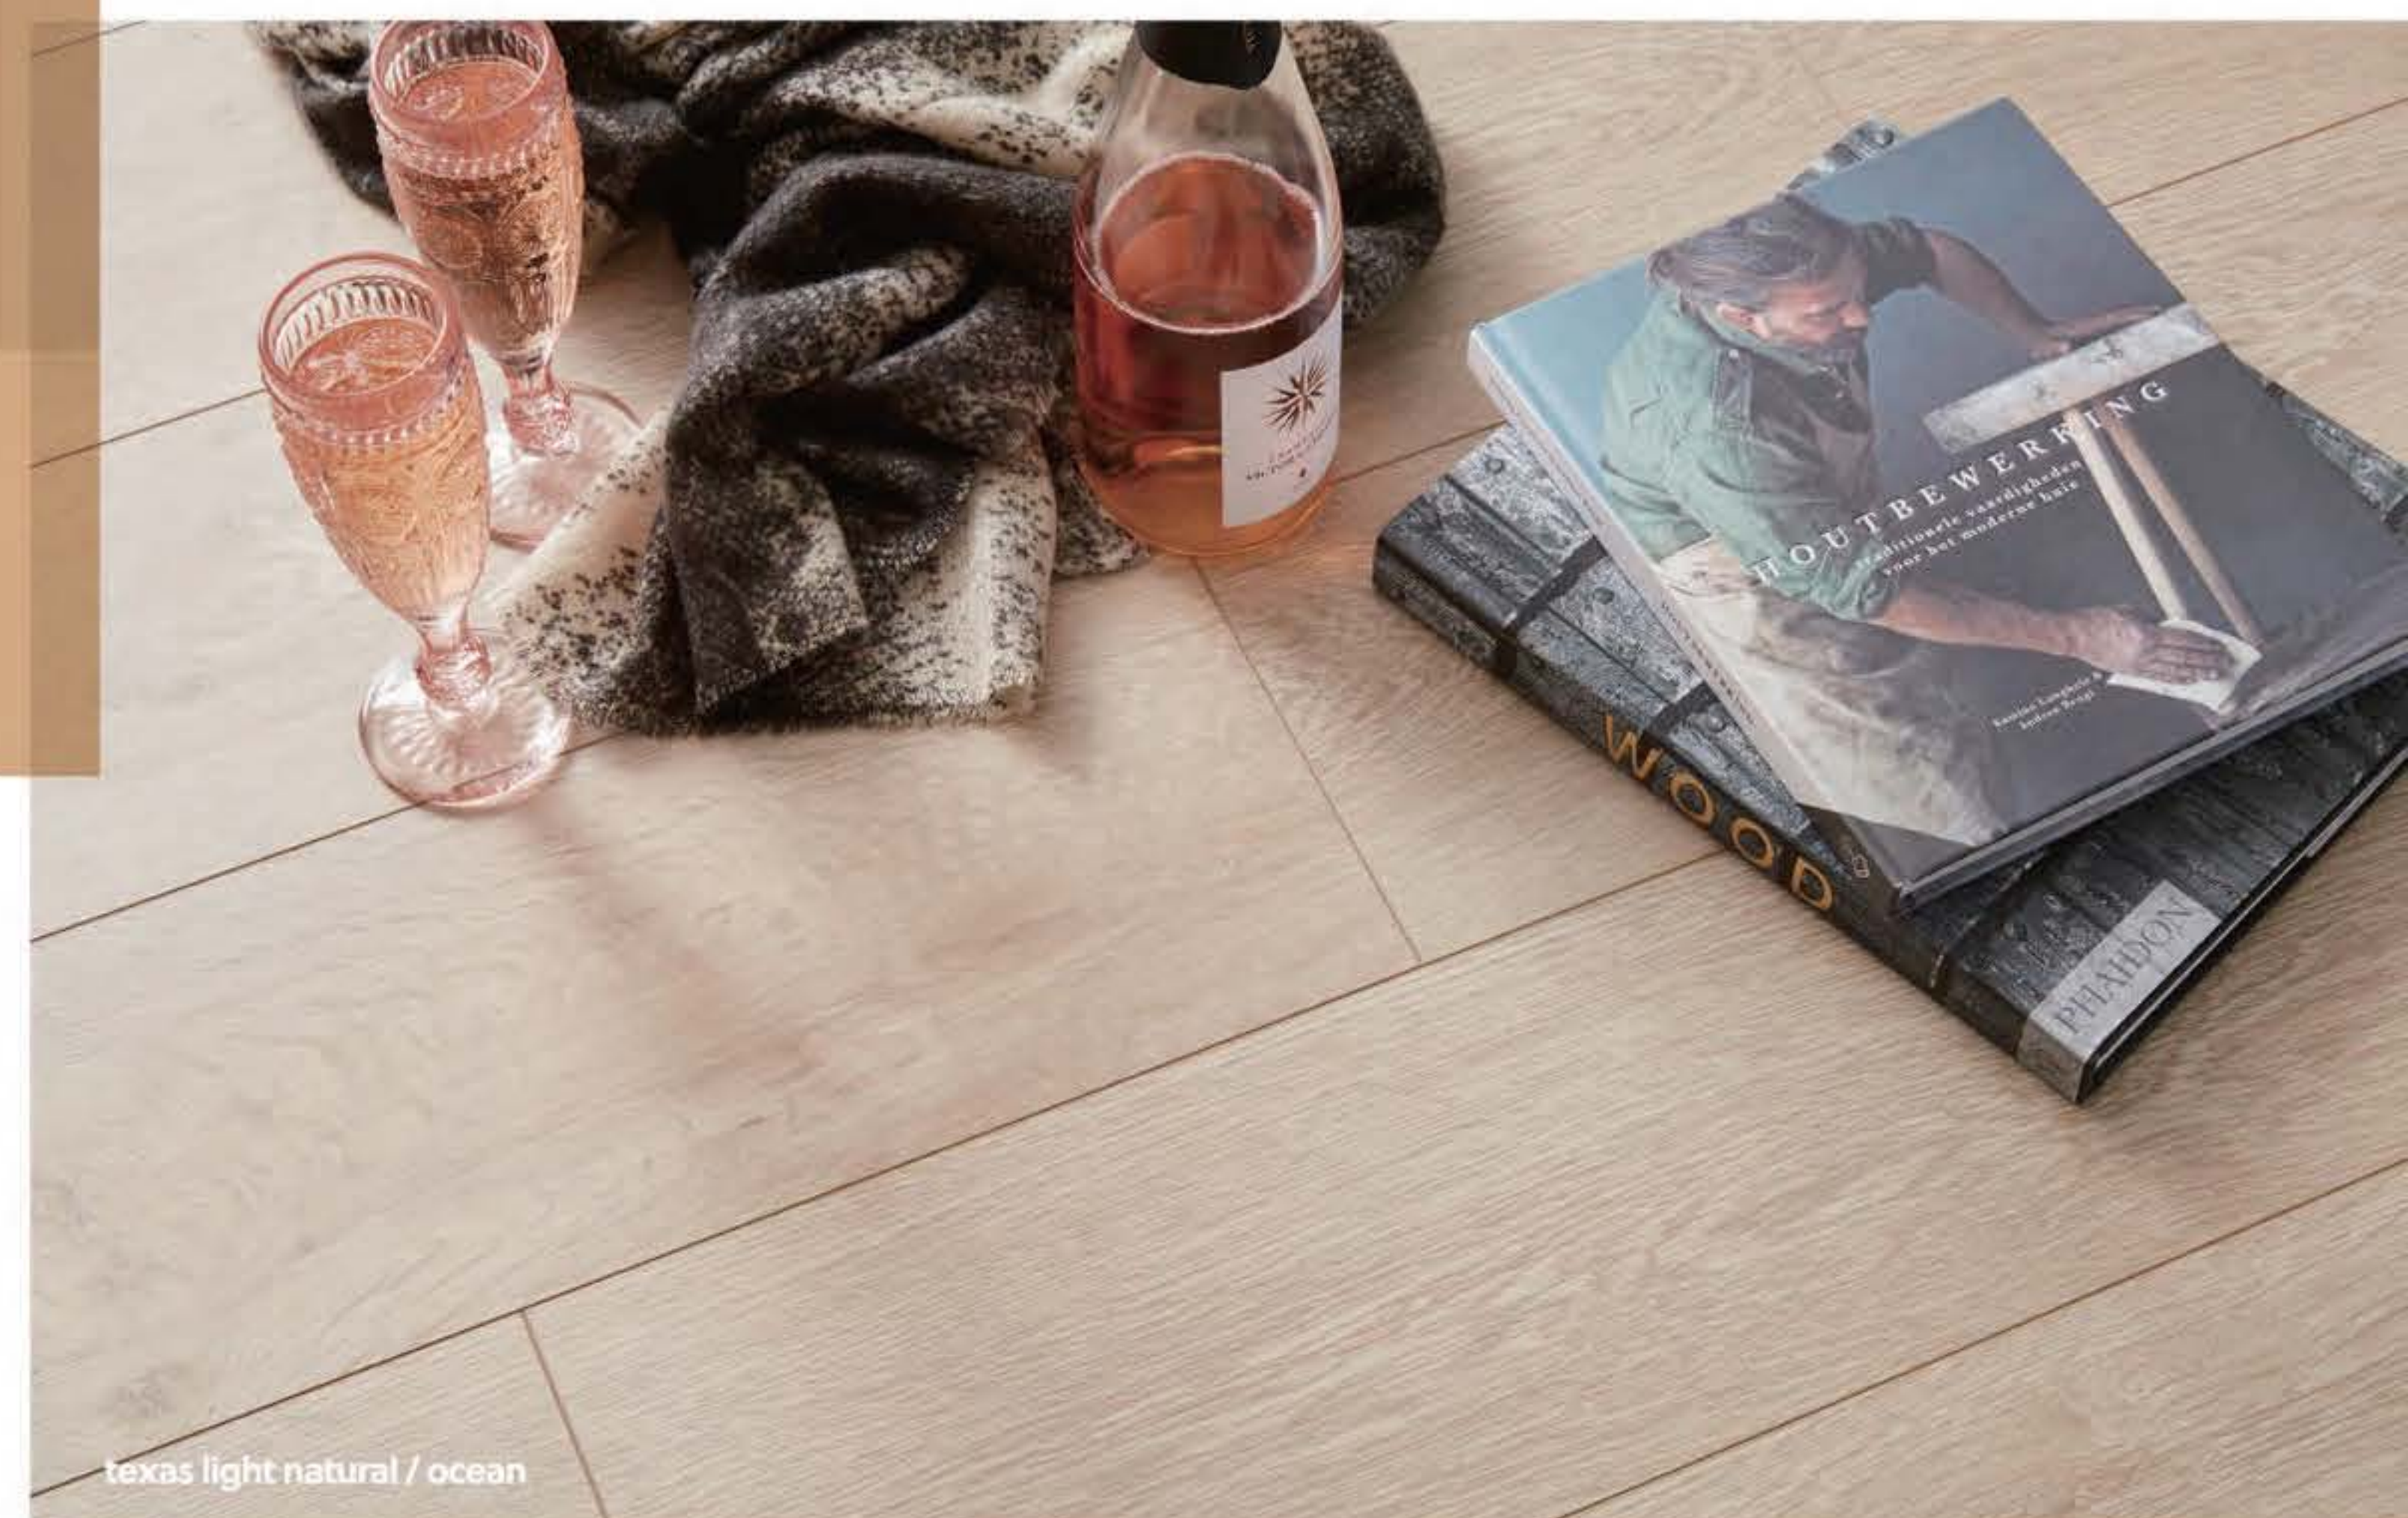

Made in Belgium.

我們以『比利時生產』所代表的高品質引以為傲！
以創造力聞名的比利時擁有首屈一指的服裝設計師、優質啤酒，還有人可以超越嗎？
—— 於設計，比利時擁有相比其他國家更加獨特的創意。
處於充滿擁護環境意識的文化，比利時不斷尋求著最好環境友善解決方案。

從設計到最後的生產步驟，我們的超耐磨地板完全在比利時內部生產。在歐洲製造讓
我們離市場更近，這意味著產品不需要走那麼遠，從而減少了碳足跡，深信環保會帶
給消費者與地球美好的最大效益。
這就是 **BerryAlloc** 在比利時製造對我們的意義，也是為了給您，最好的品質與環境。

made in Belgium