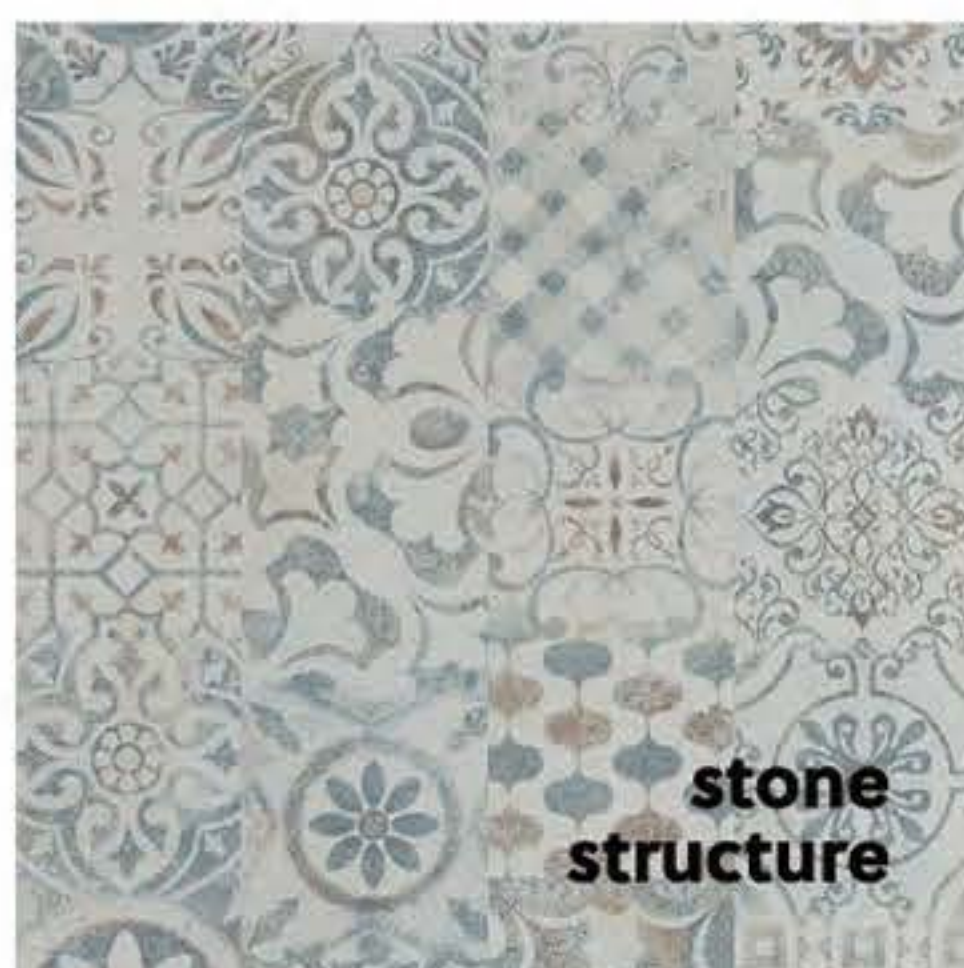

21L627 Retro Chic Blue Grey
Available in Ocean / Ocean+